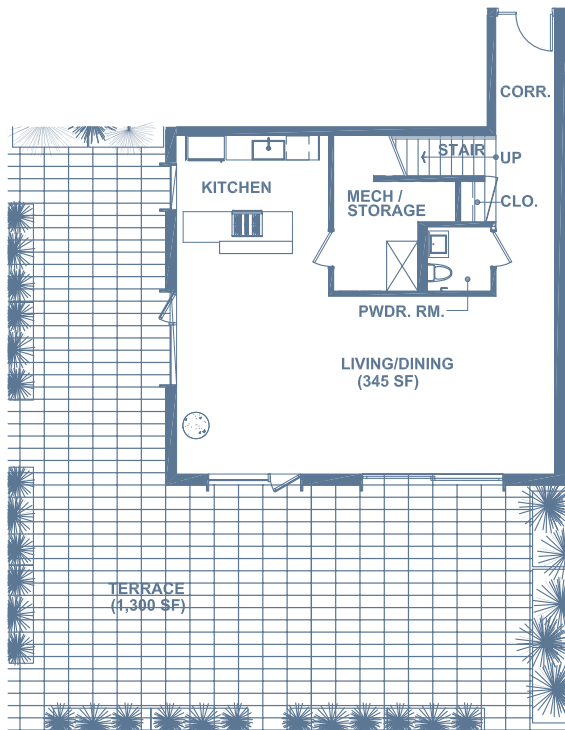

UPPER LEVEL

5th FLOOR  
KEY PLAN

UNIT	UNIT 509
FLOOR	Walnut
BDRMS	2
BATHS	2½
SQ. FT.	1891
DECK SQ. FT.	1300

MAIN LEVEL

UNIT	UNIT 509
RENT	
DEPOSIT	
PET DEP.	

NOTES: